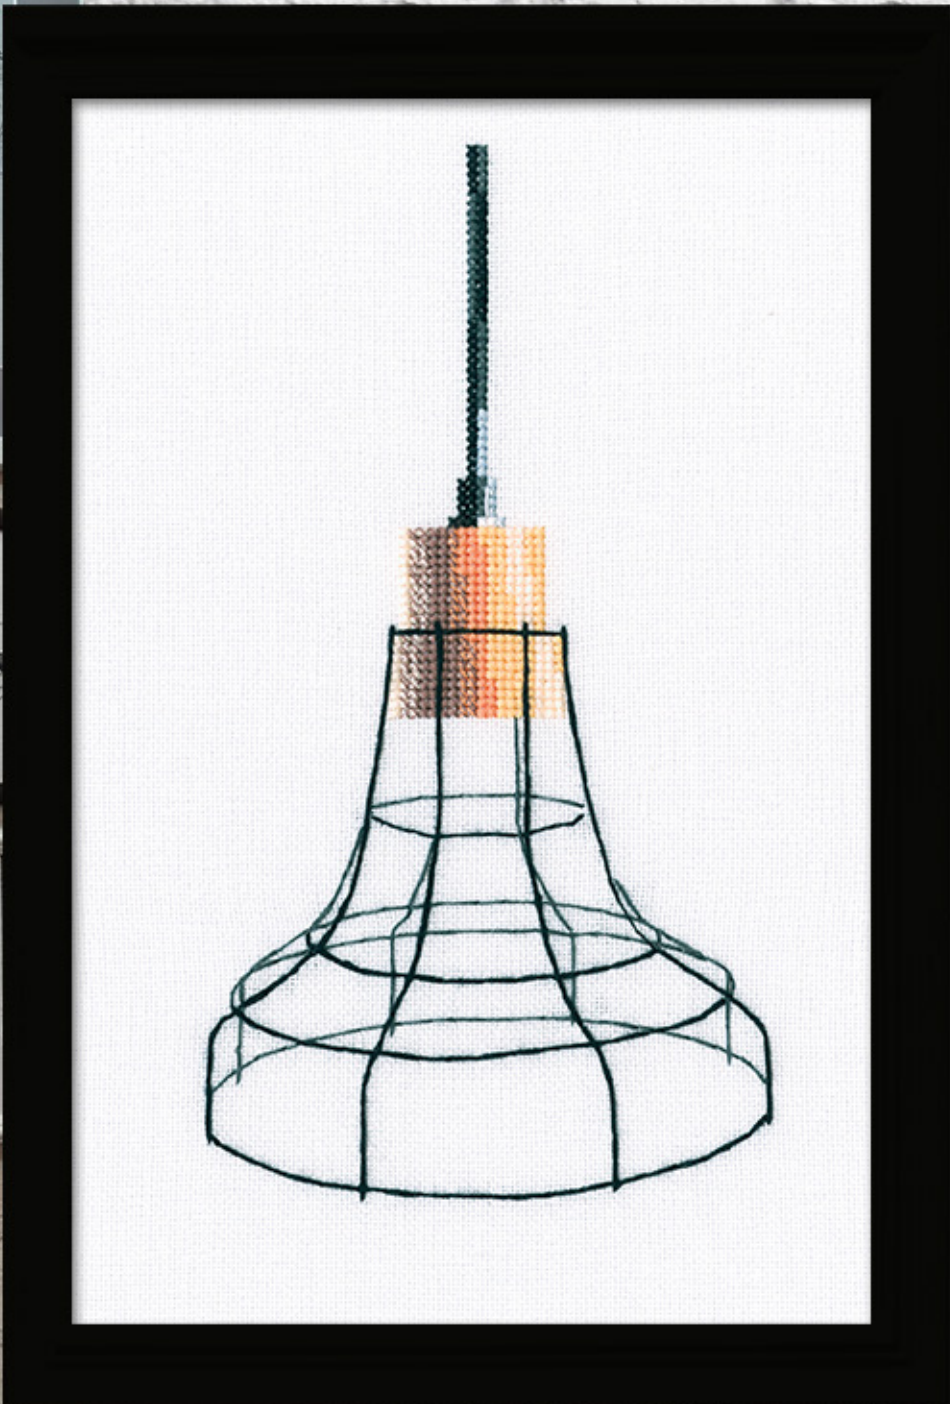

Create for Fun

Don't rub the Cat  
the wrong way

M803

DON'T RUB THE CAT  
THE WRONG WAY

Art. M803  
20x30cm

DMC mouline inside  
à l'échelle DMC

Loft-Styled Lamp

M801